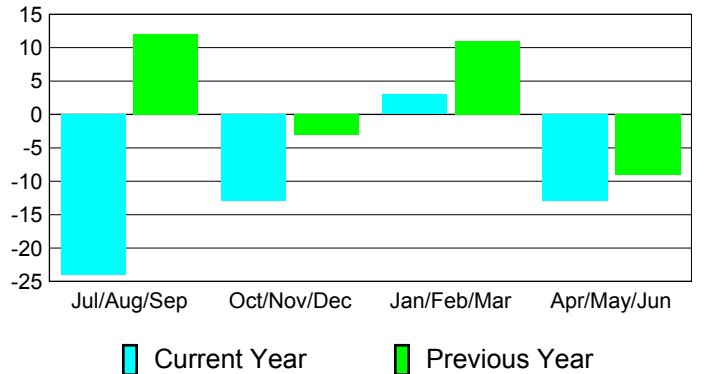

Gender Comparison 2010-2011

Jul/Aug/Sep

Oct/Nov/Dec

Jan/Feb/Mar

Apr/May/Jun

Male

Female