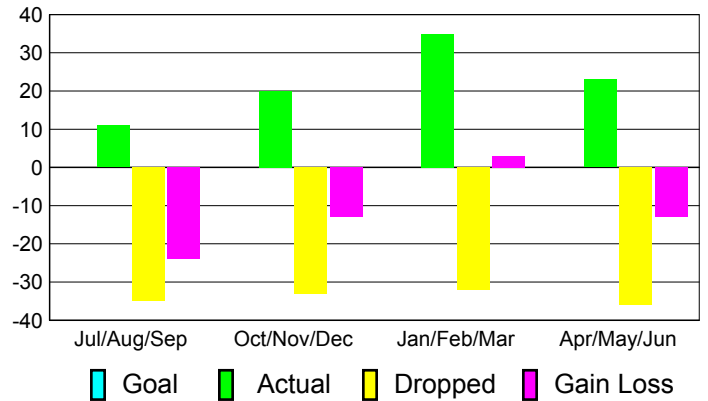

### YTD Status Quo Clubs 2010-2011

Status Quo Clubs Compared to Status Quo Members

## MEMBERSHIP

**Membership Results  
2010-2011**

**Membership  
2009-2010**

Month	Net Memb Goal	Actual New Memb	Actual Dropped Memb	Gain/Loss of Memb	Gain/Loss of Memb
Jul/Aug/Sep	0	11	-35	-24	12
Oct/Nov/Dec	0	20	-33	-13	-3
Jan/Feb/Mar	0	35	-32	3	11
Apr/May/Jun	0	23	-36	-13	-9
<b>Totals</b>	<b>0</b>	<b>89</b>	<b>-136</b>	<b>-47</b>	<b>11</b>

### Membership Results 2010-2011

Goal, New, Dropped, Gain/Loss

### Comparison of Membership Gain/Loss

Current Year Compared to the Previous Year